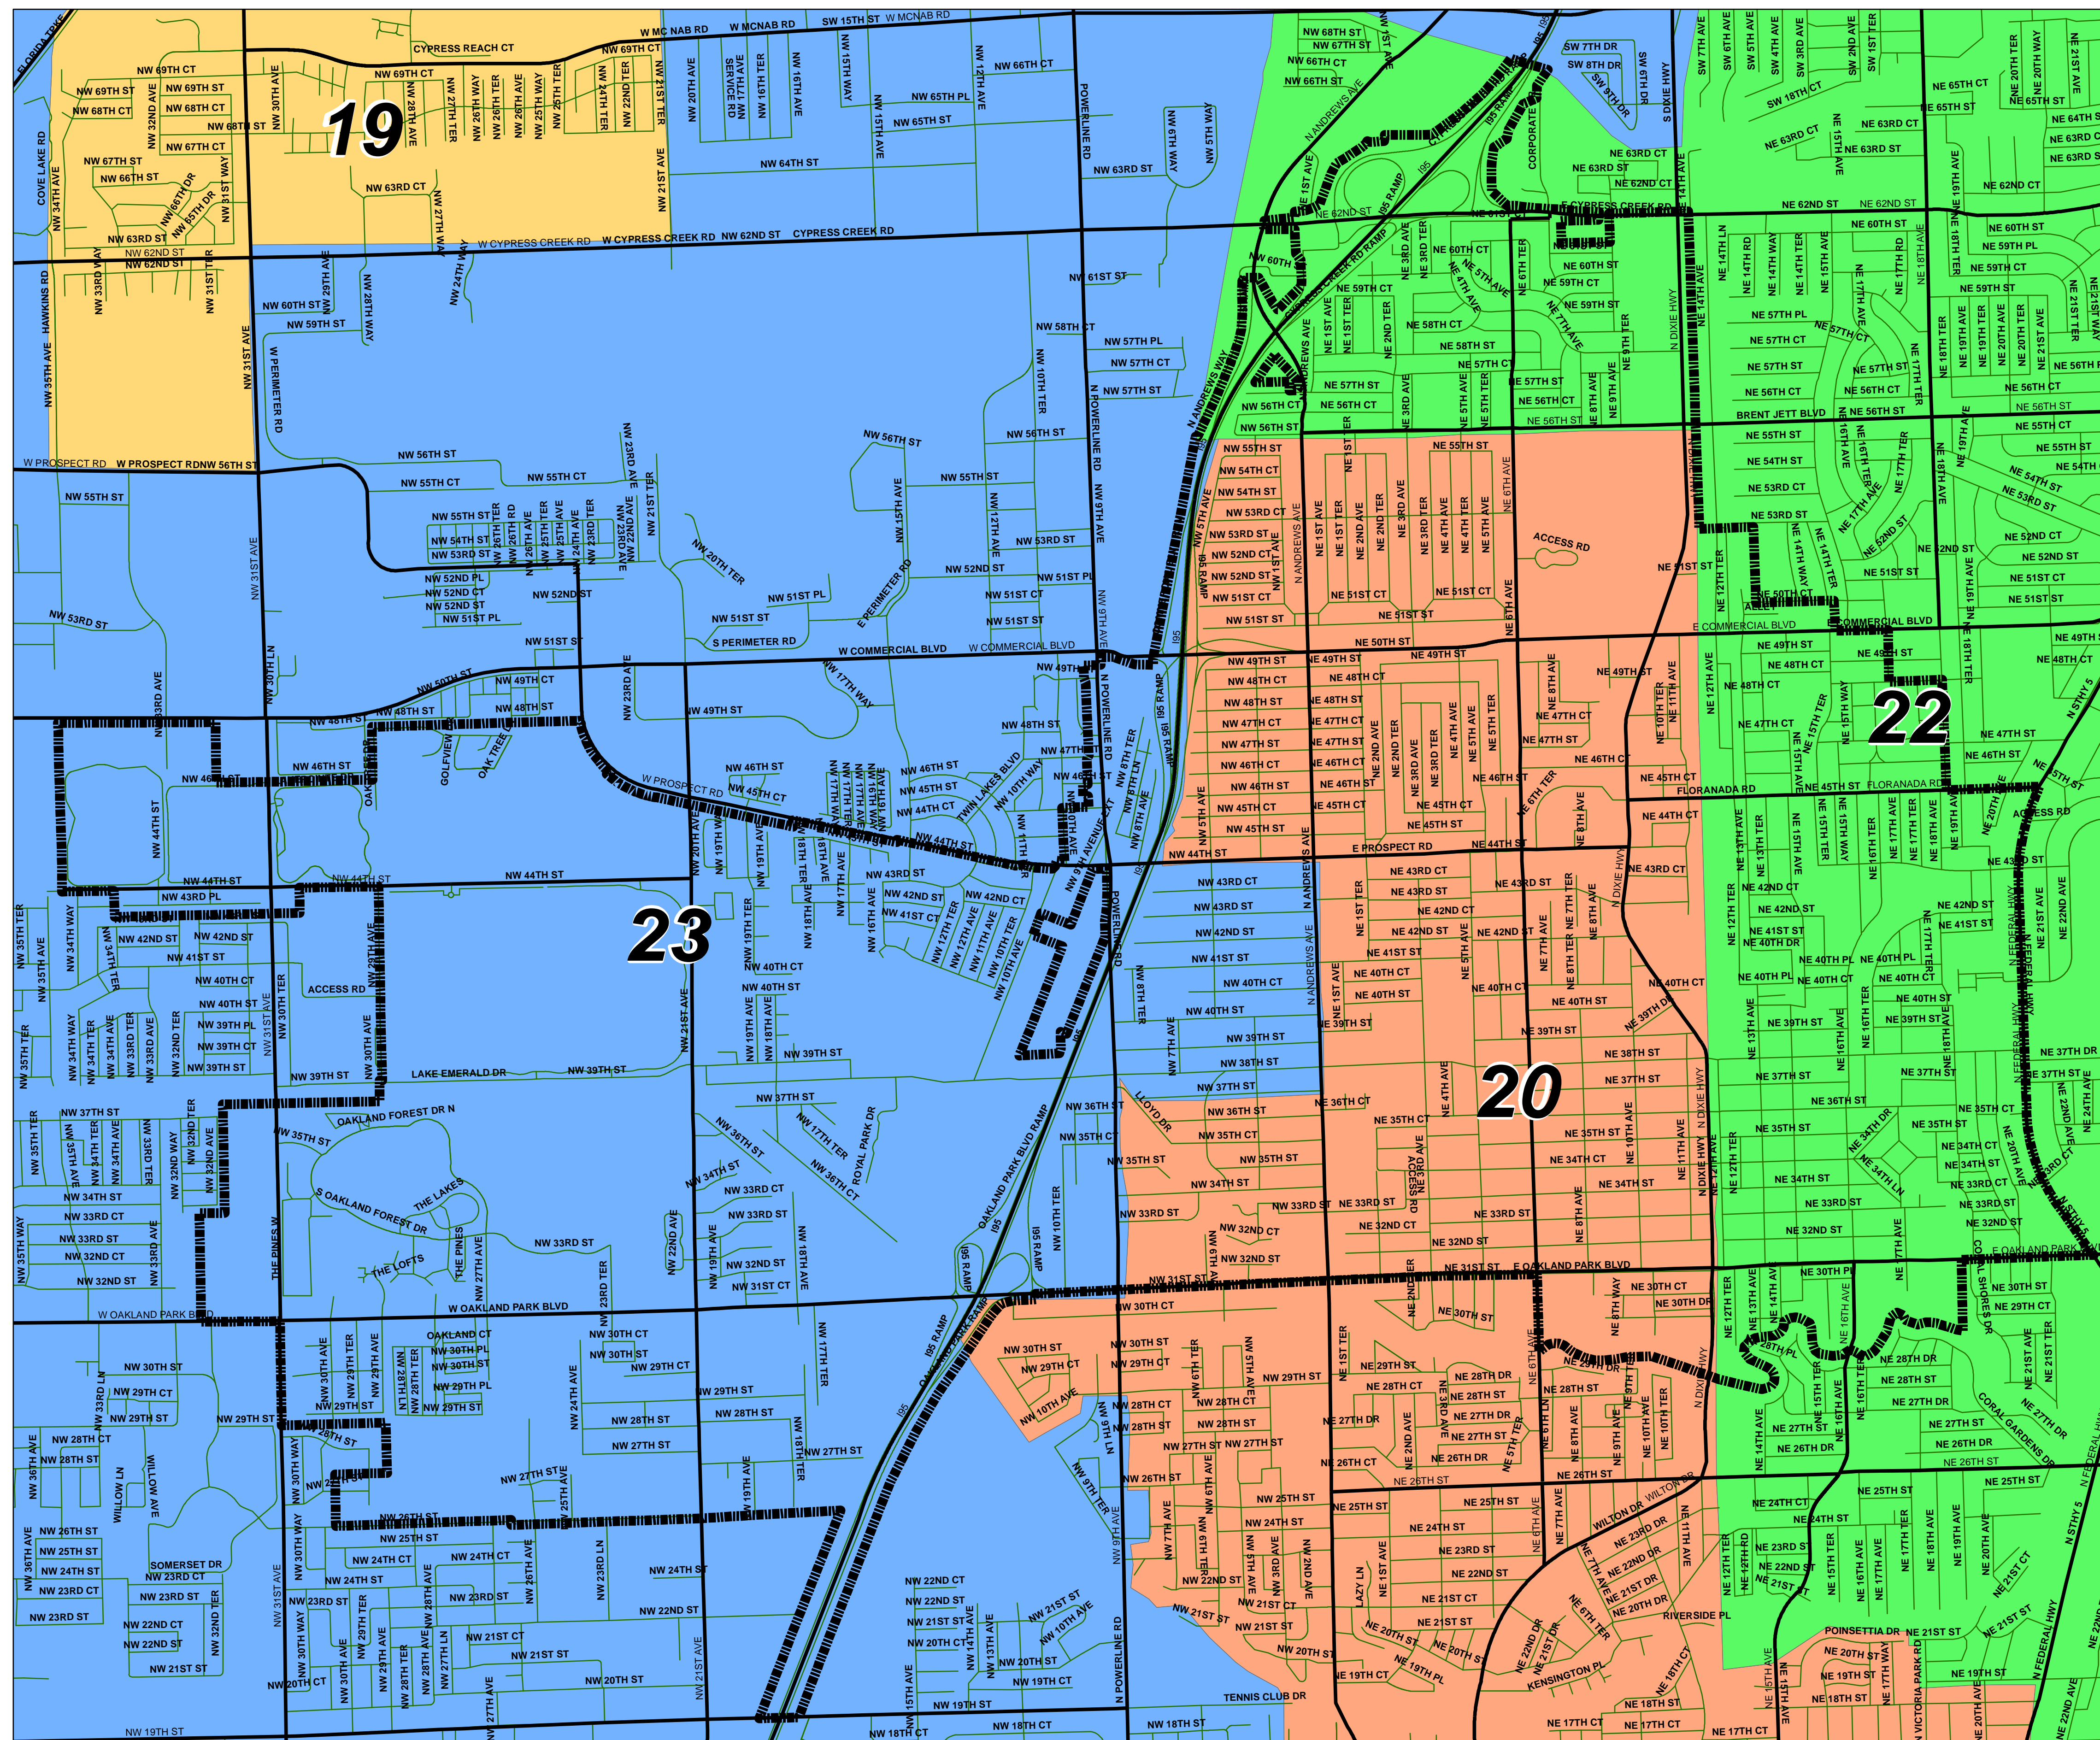

City of Oakland Park Congressional Districts

Legend

-  OPCityBoundary
-  MajorRoads
-  Street

US Congress Districts

-  20 - Debbie Wasserman Schultz
-  22 - Allen West
-  23 - Alcee L. Hastings

Date: January 31, 2011

0 2,500 5,000 10,000 Feet