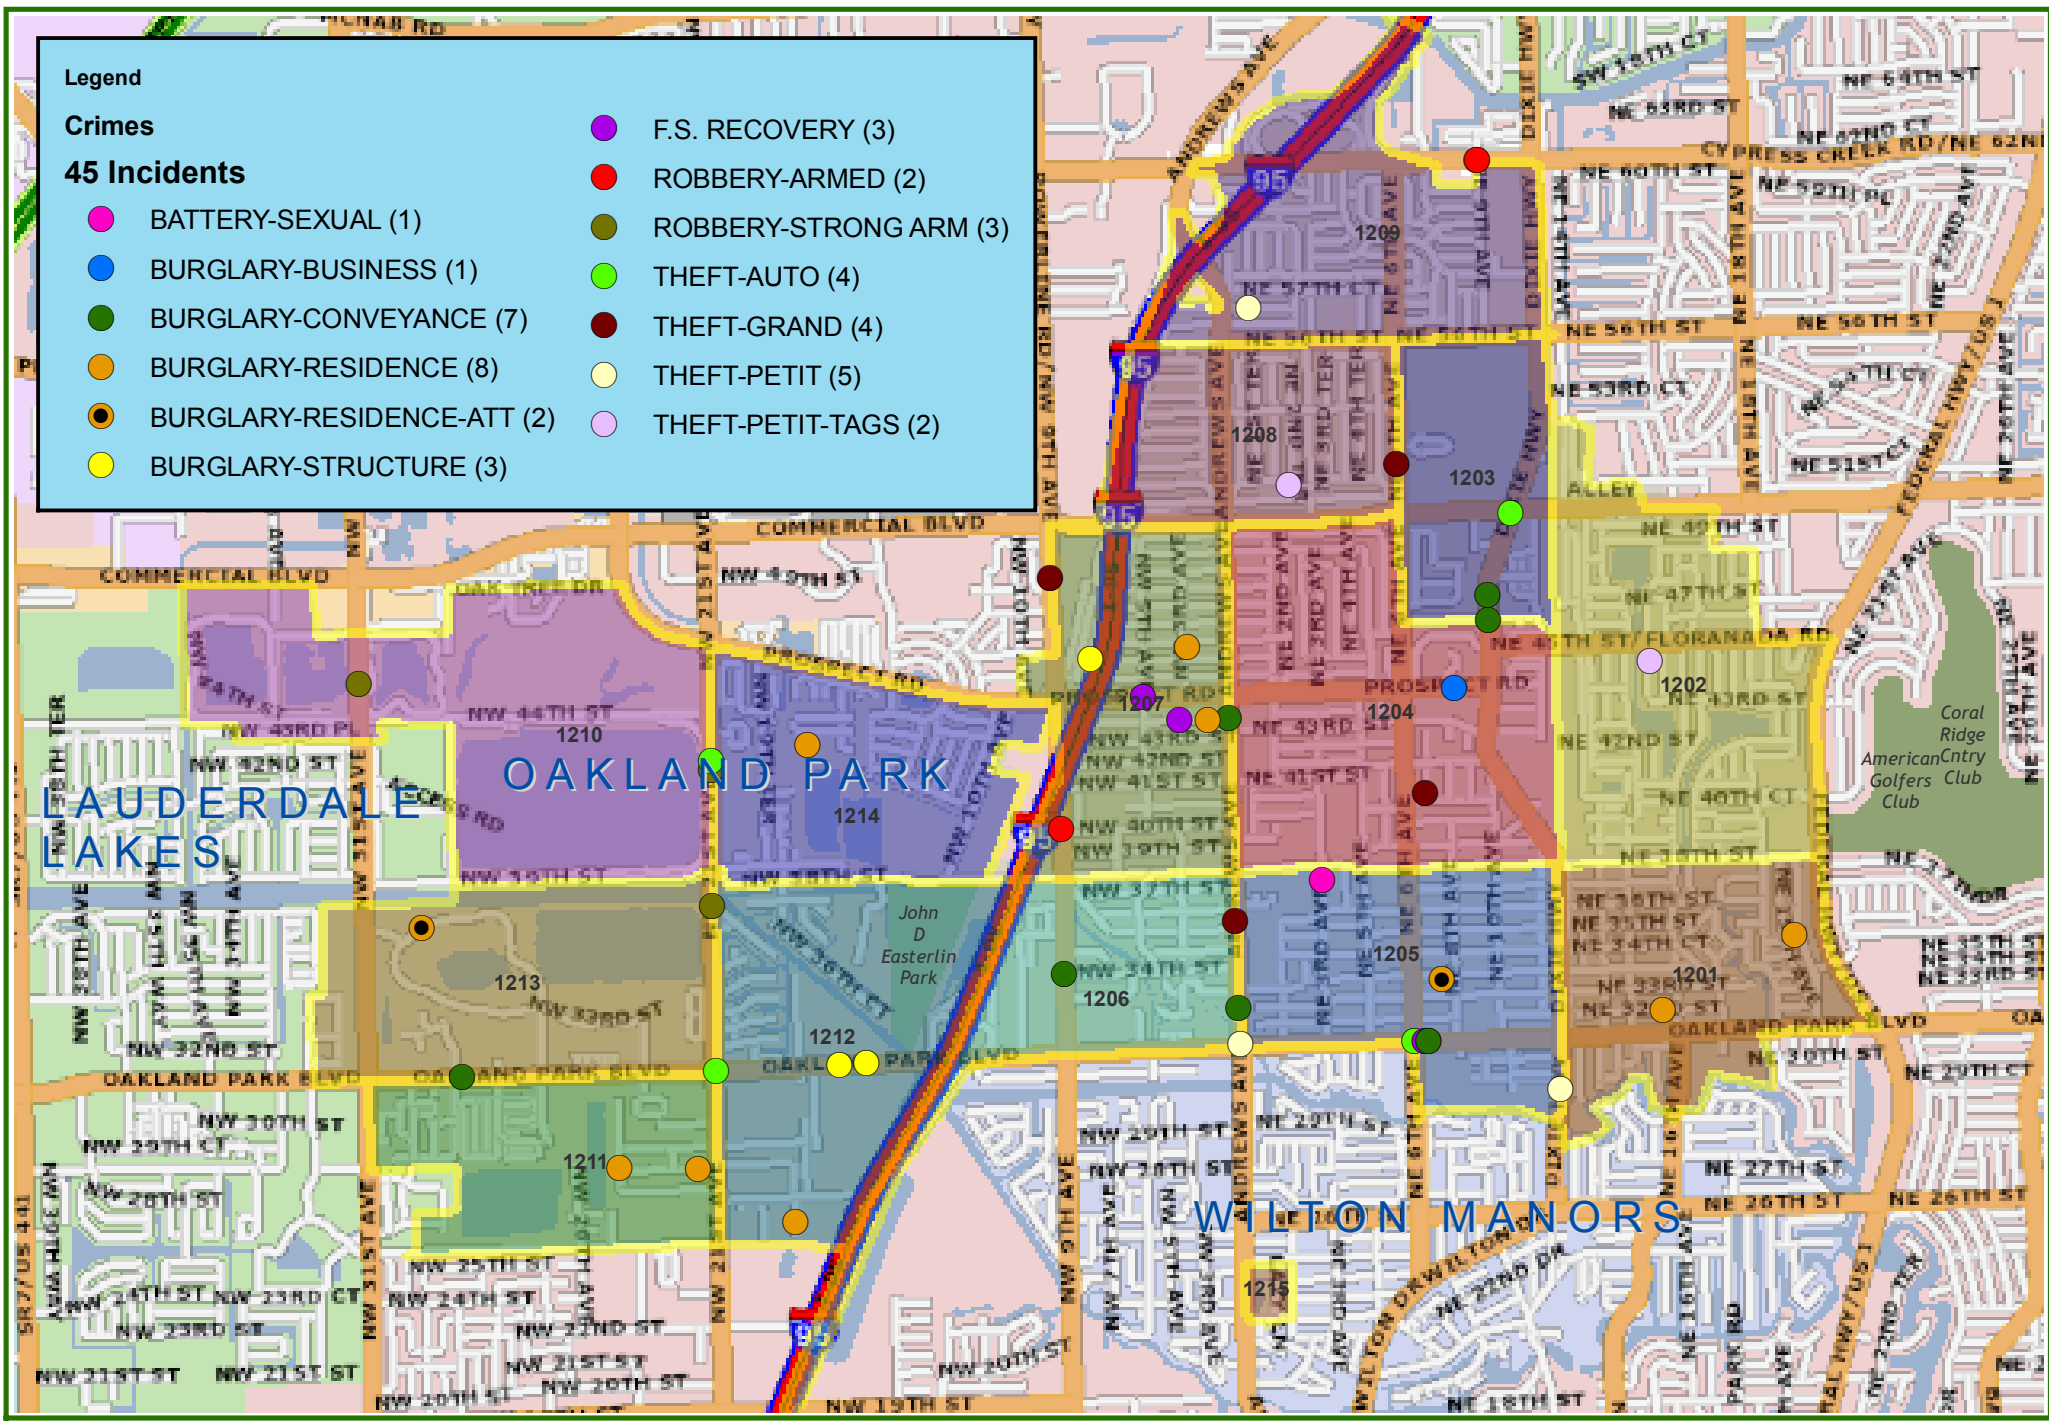

Legend

Crimes

45 Incidents

- | | | | |
|---|----------------------------|---|------------------------|
|  | BATTERY-SEXUAL (1) |  | F.S. RECOVERY (3) |
|  | BURGLARY-BUSINESS (1) |  | ROBBERY-ARMED (2) |
|  | BURGLARY-CONVEYANCE (7) |  | ROBBERY-STRONG ARM (3) |
|  | BURGLARY-RESIDENCE (8) |  | THEFT-AUTO (4) |
|  | BURGLARY-RESIDENCE-ATT (2) |  | THEFT-GRAND (4) |
|  | BURGLARY-STRUCTURE (3) |  | THEFT-PETIT (5) |
| | |  | THEFT-PETIT-TAGS (2) |

Oakland Park Dsitrict
12-05-11 to 12-11-11

Source: CrimeSTAR
Prepared by: BSO, ETD, GIS Unit