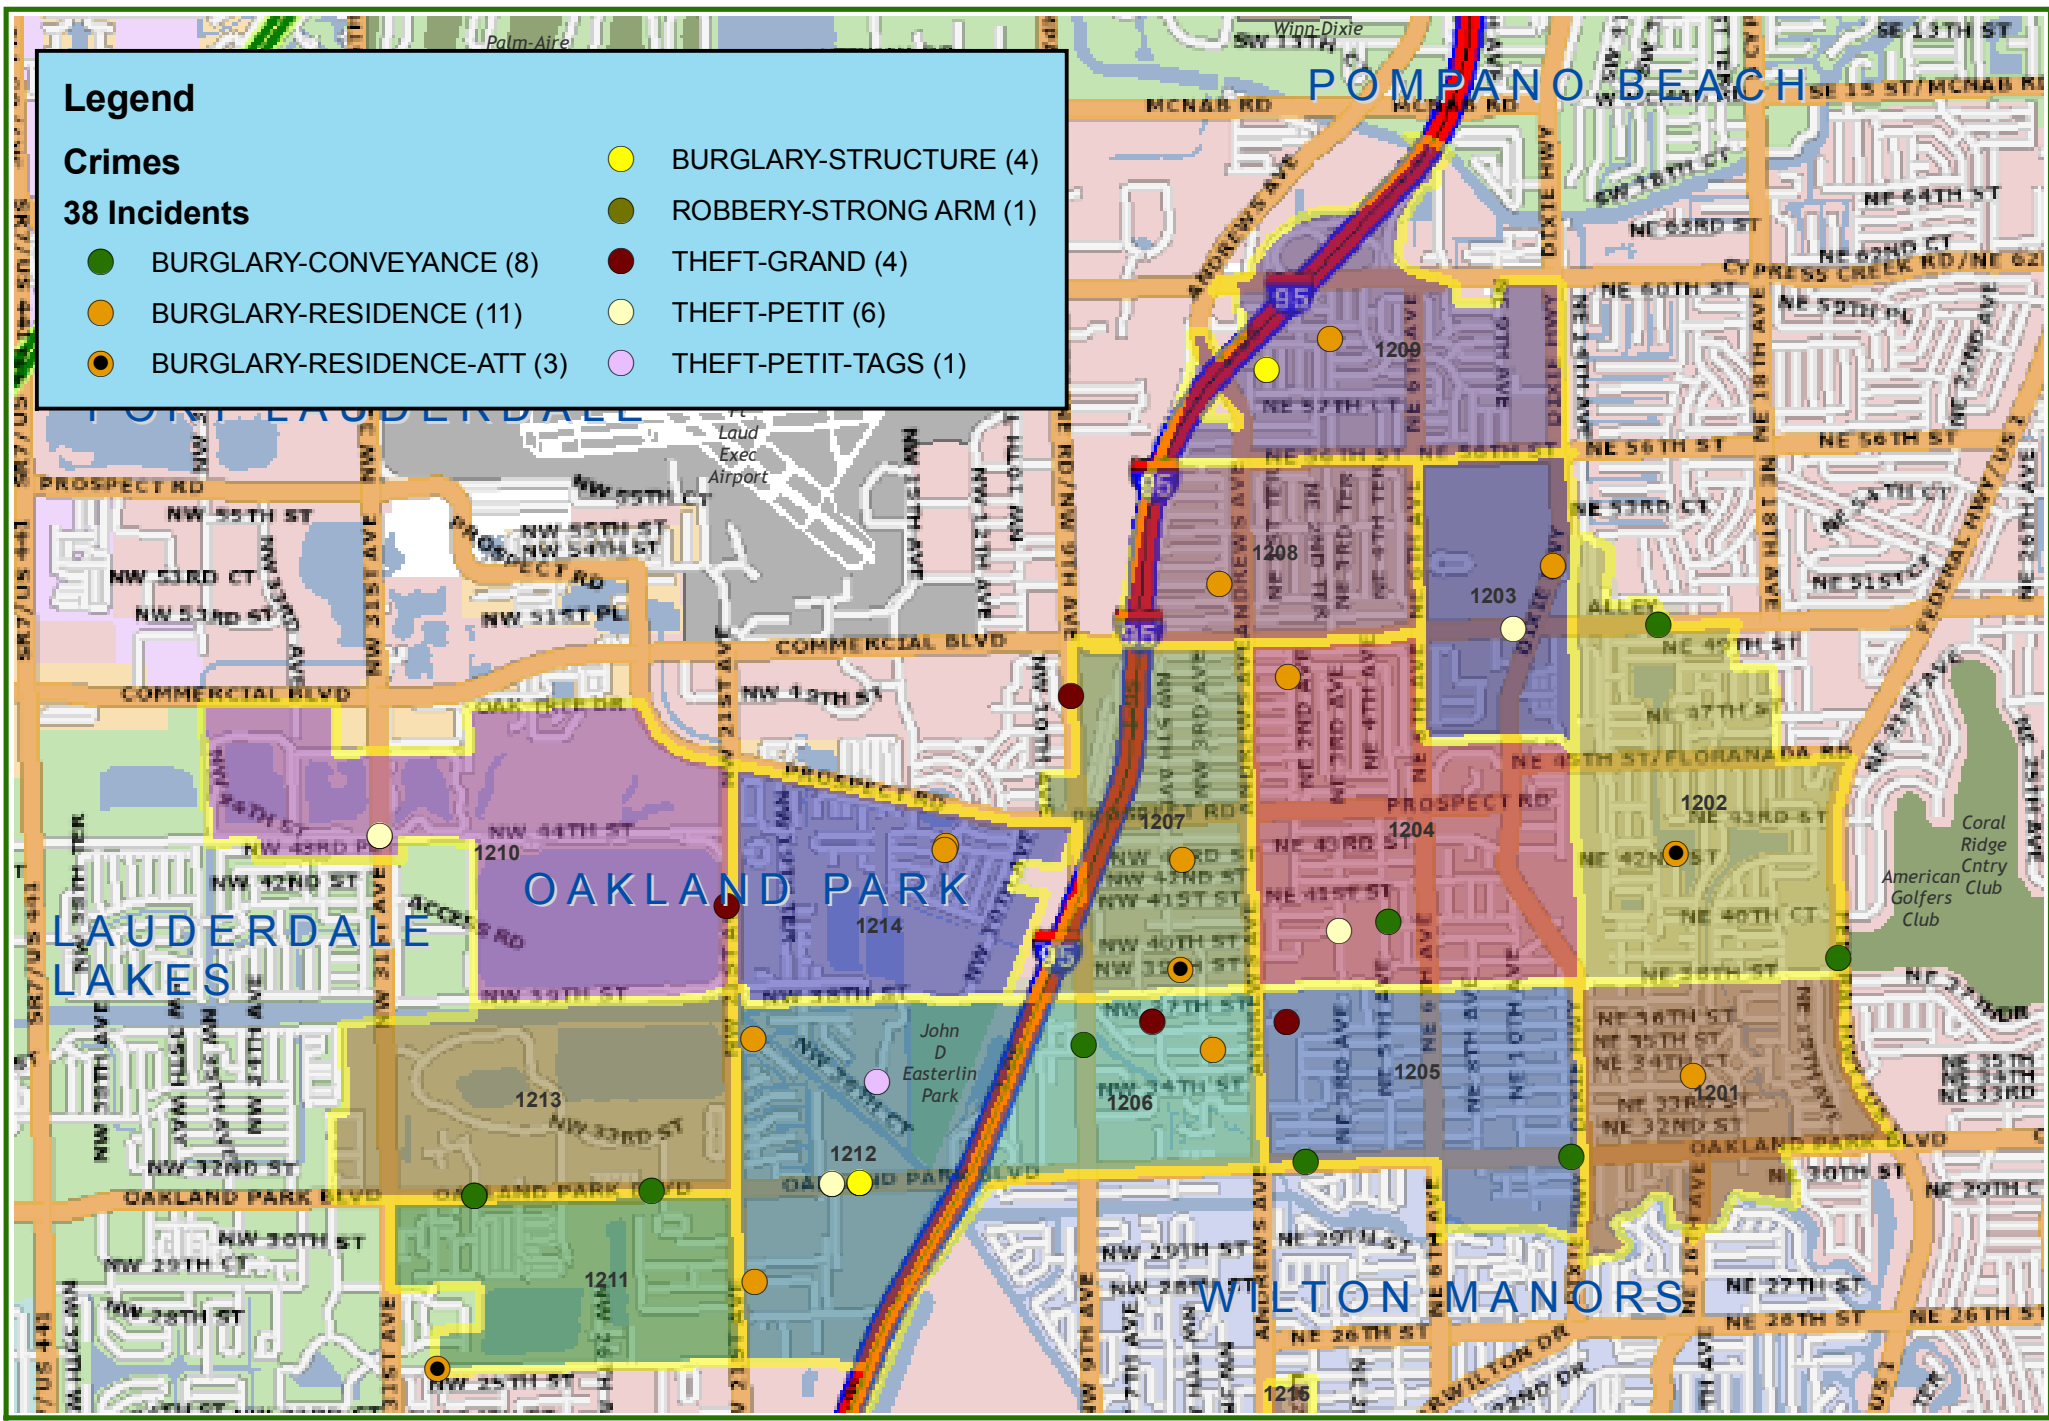

**Legend**

**Crimes**

**38 Incidents**

	BURGLARY-STRUCTURE (4)
	BURGLARY-CONVEYANCE (8)
	BURGLARY-RESIDENCE (11)
	THEFT-GRAND (4)
	THEFT-PETIT (6)
	THEFT-PETIT-TAGS (1)
	ROBBERY-STRONG ARM (1)

Oakland Park District  
11-21-11 to 11-27-11

Source: CrimeSTAR  
Prepared by: BSO, ETD, GIS Unit