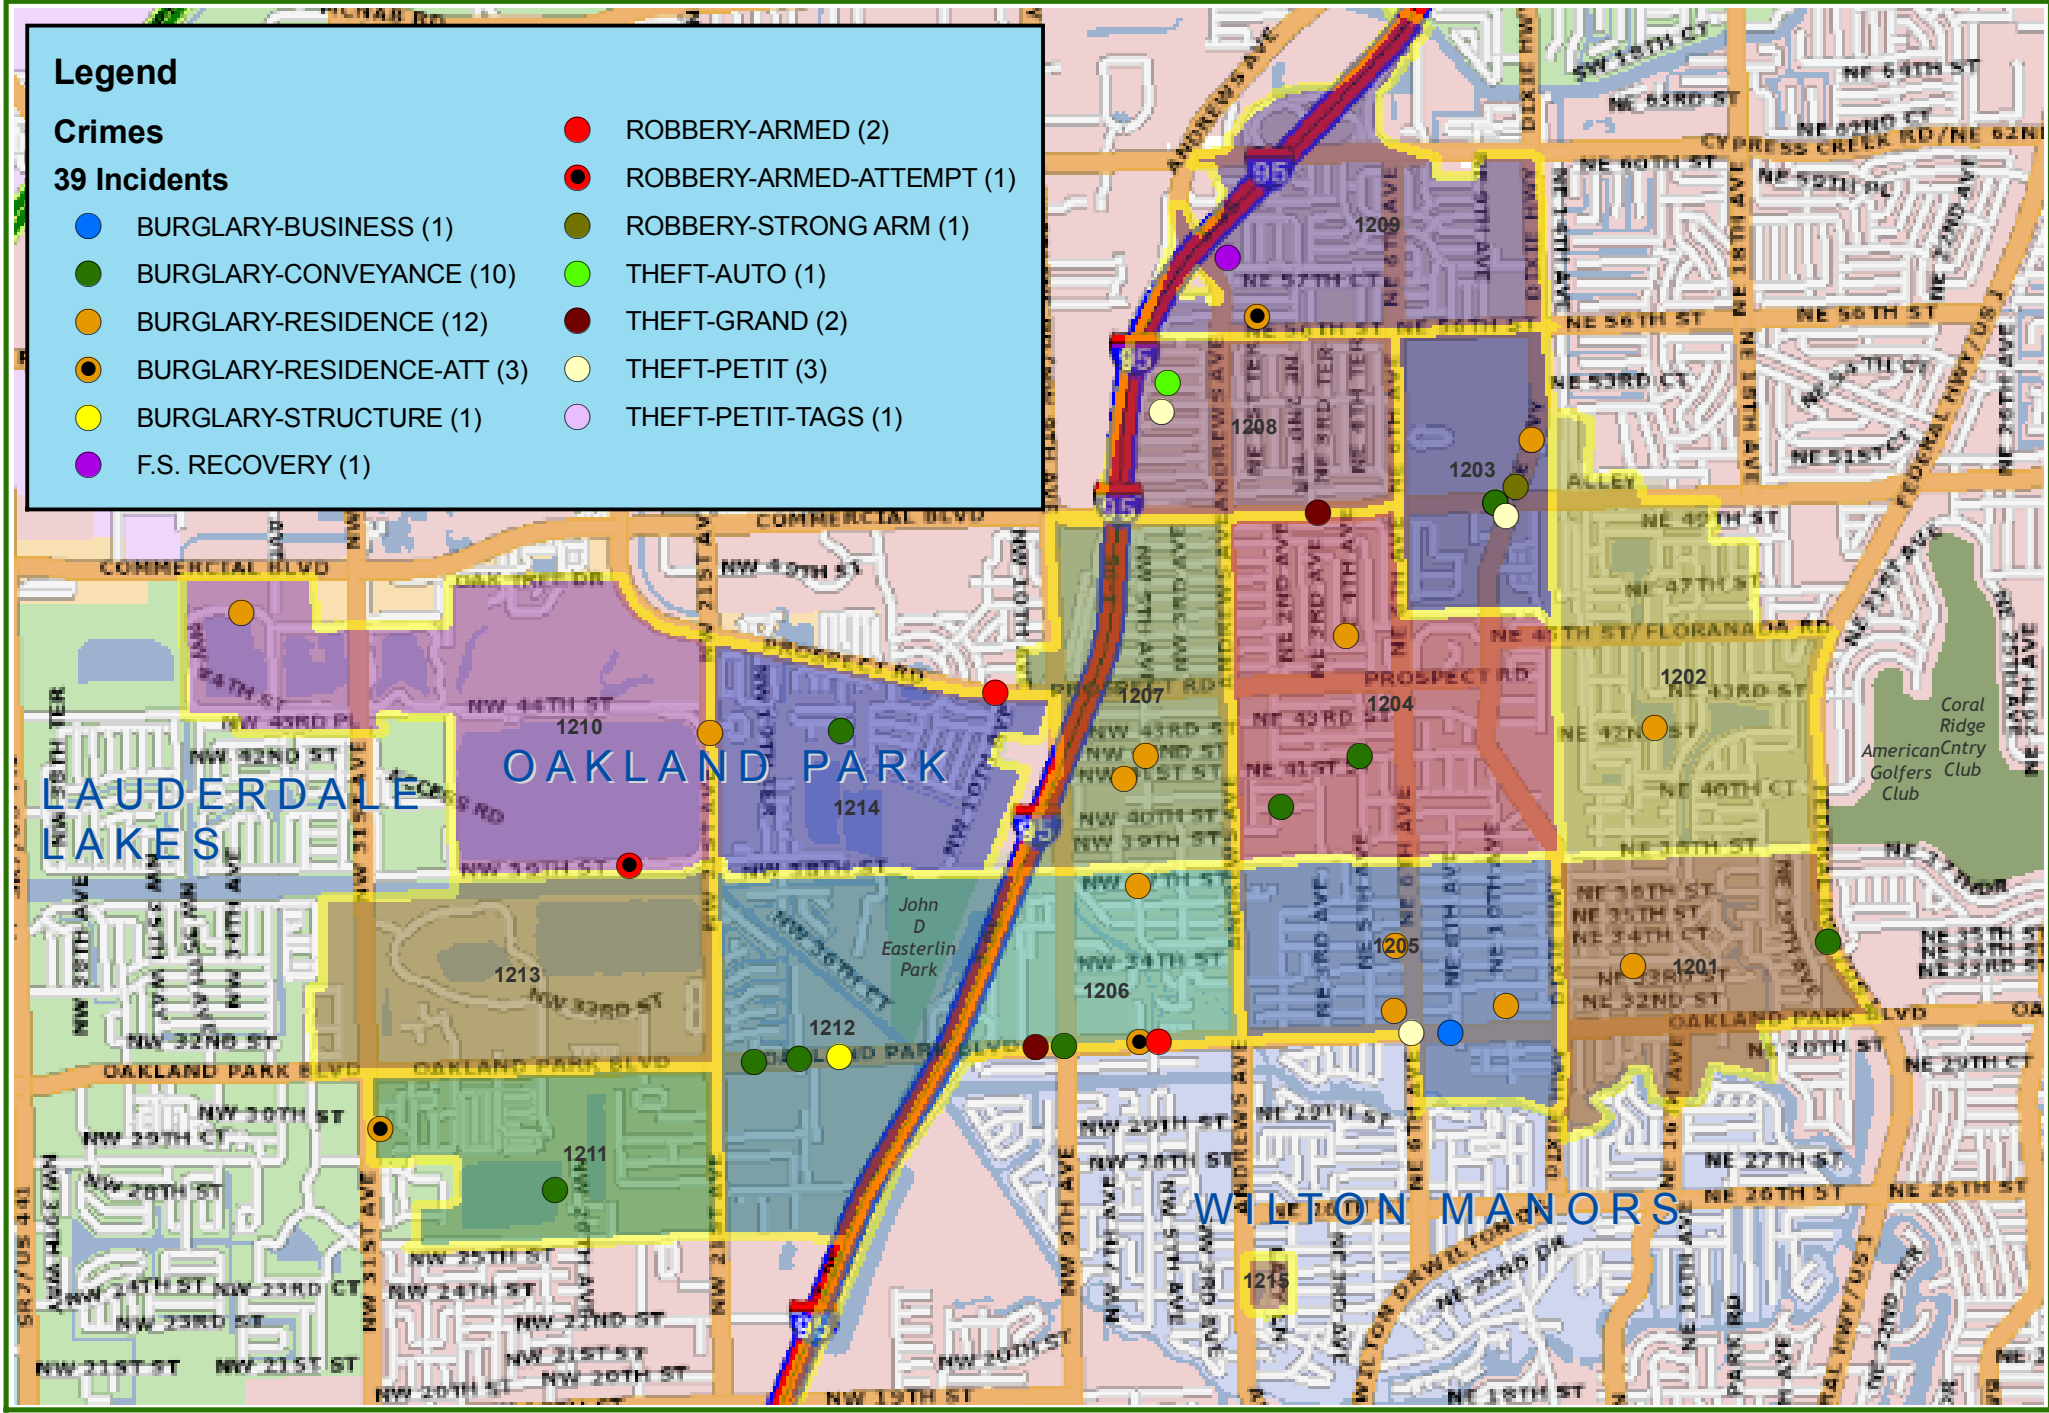

Legend

Crimes

39 Incidents

- BURGLARY-BUSINESS (1)
- BURGLARY-CONVEYANCE (10)
- BURGLARY-RESIDENCE (12)
- BURGLARY-RESIDENCE-ATT (3)
- BURGLARY-STRUCTURE (1)
- F.S. RECOVERY (1)
- ROBBERY-ARMED (2)
- ROBBERY-ARMED-ATTEMPT (1)
- ROBBERY-STRONG ARM (1)
- THEFT-AUTO (1)
- THEFT-GRAND (2)
- THEFT-PETIT (3)
- THEFT-PETIT-TAGS (1)

Oakland Park District
11-07-11 to 11-13-11

Source: CrimeSTAR
Prepared by: BSO, ETD, GIS Unit