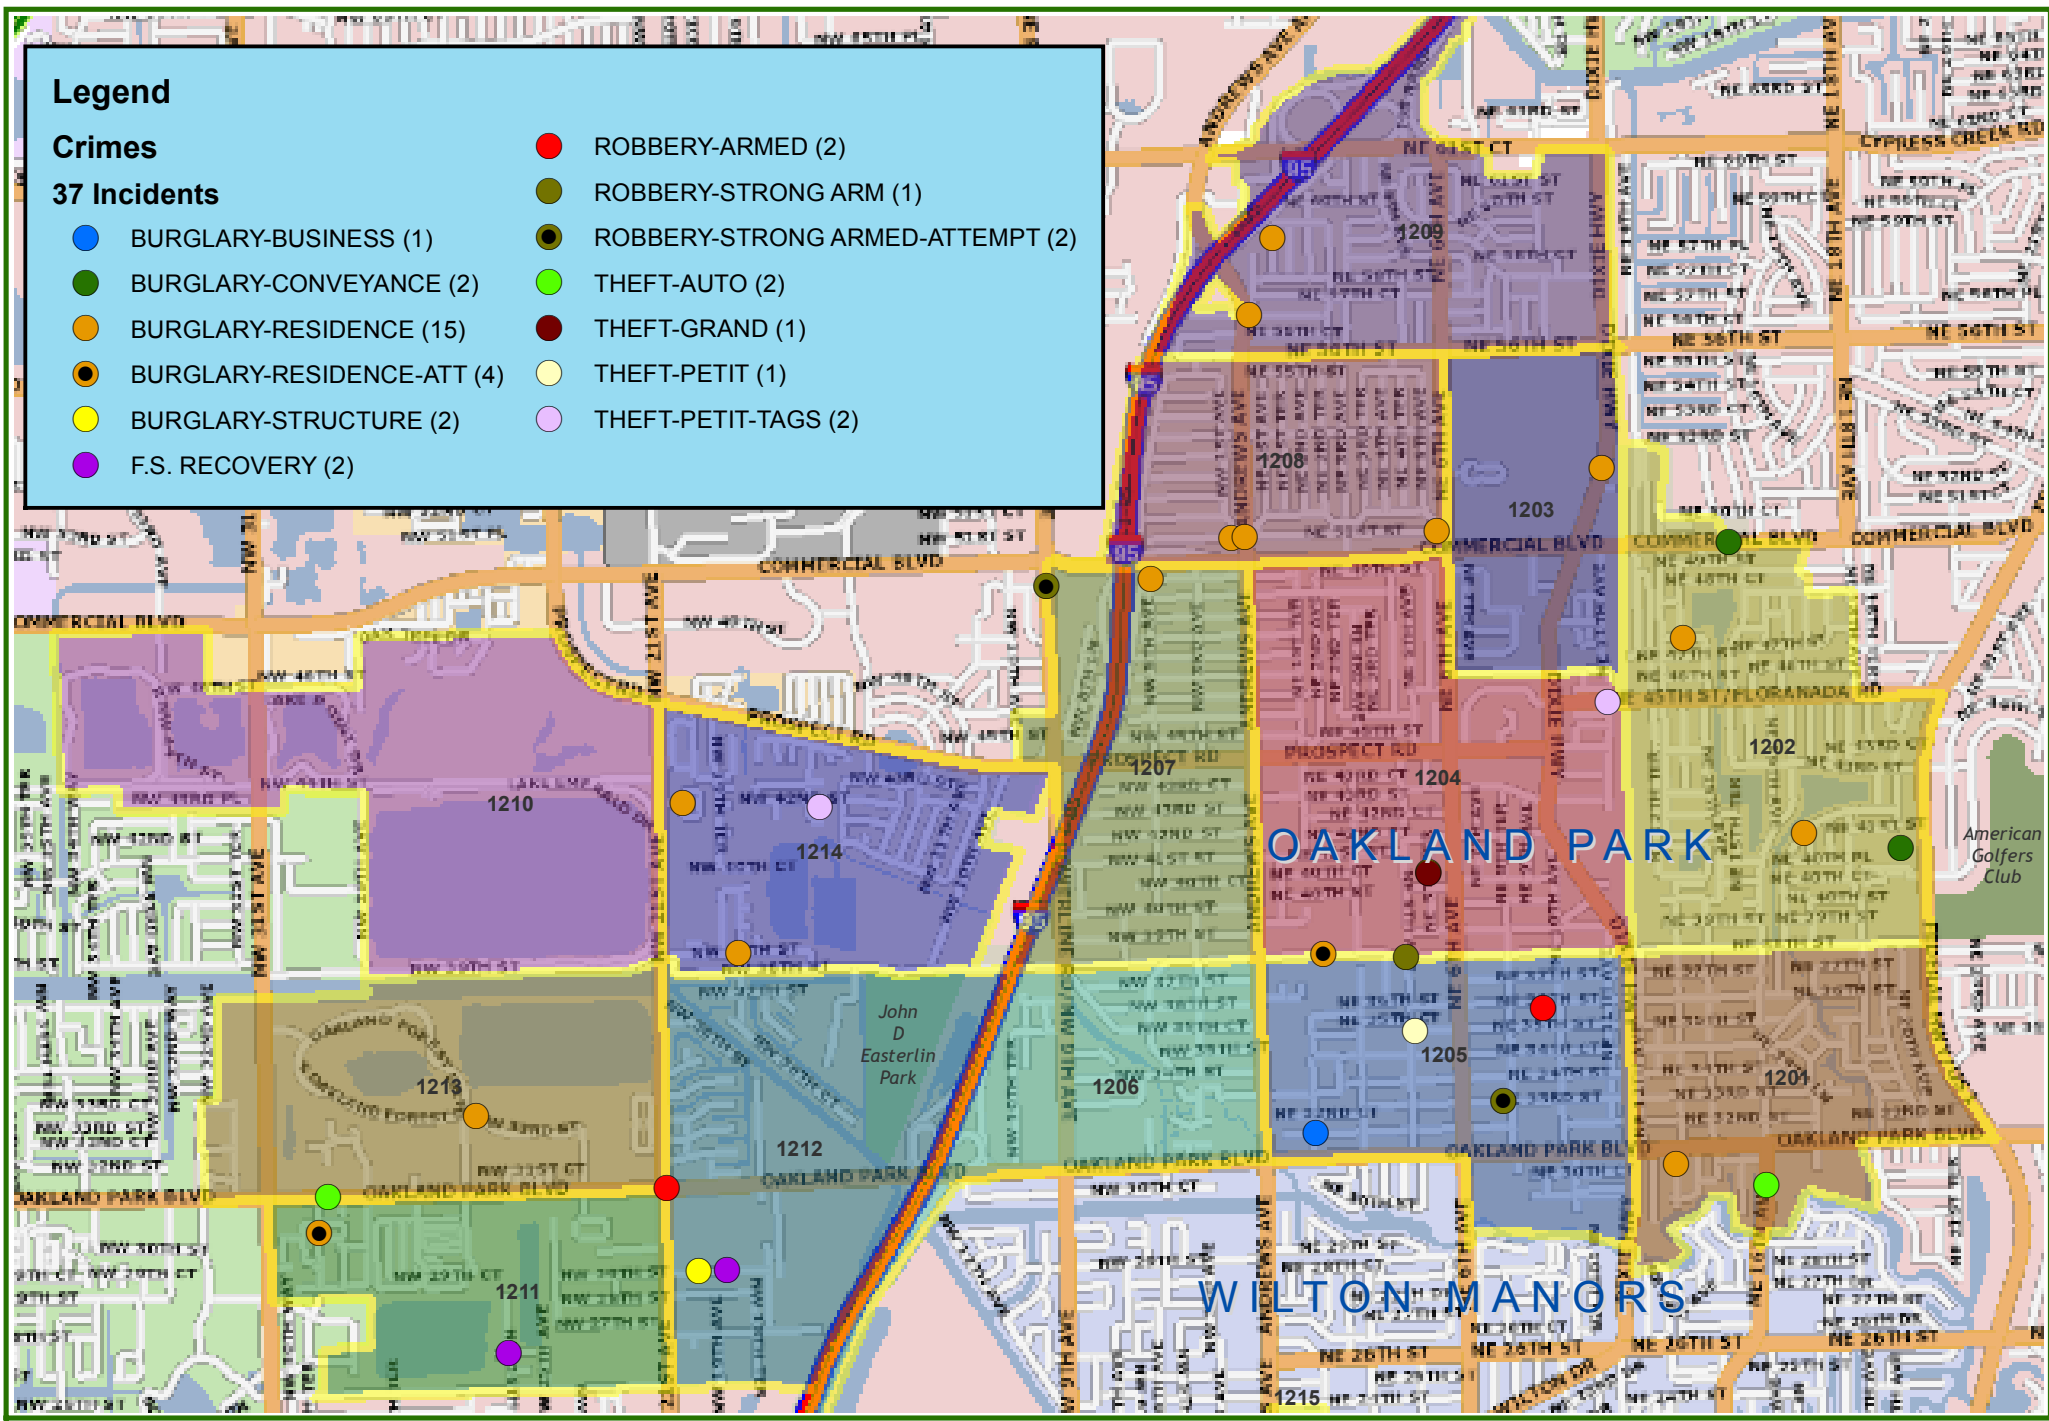

Legend

Crimes

37 Incidents

- BURGLARY-BUSINESS (1)
- BURGLARY-CONVEYANCE (2)
- BURGLARY-RESIDENCE (15)
- BURGLARY-RESIDENCE-ATT (4)
- BURGLARY-STRUCTURE (2)
- F.S. RECOVERY (2)
- ROBBERY-ARMED (2)
- ROBBERY-STRONG ARM (1)
- ROBBERY-STRONG ARMED-ATTEMPT (2)
- THEFT-AUTO (2)
- THEFT-GRAND (1)
- THEFT-PETIT (1)
- THEFT-PETIT-TAGS (2)

Oakland Park District
09-18-11 to 09-25-11

Source: CrimeSTAR
Prepared by: BSO, ETD, GIS Unit