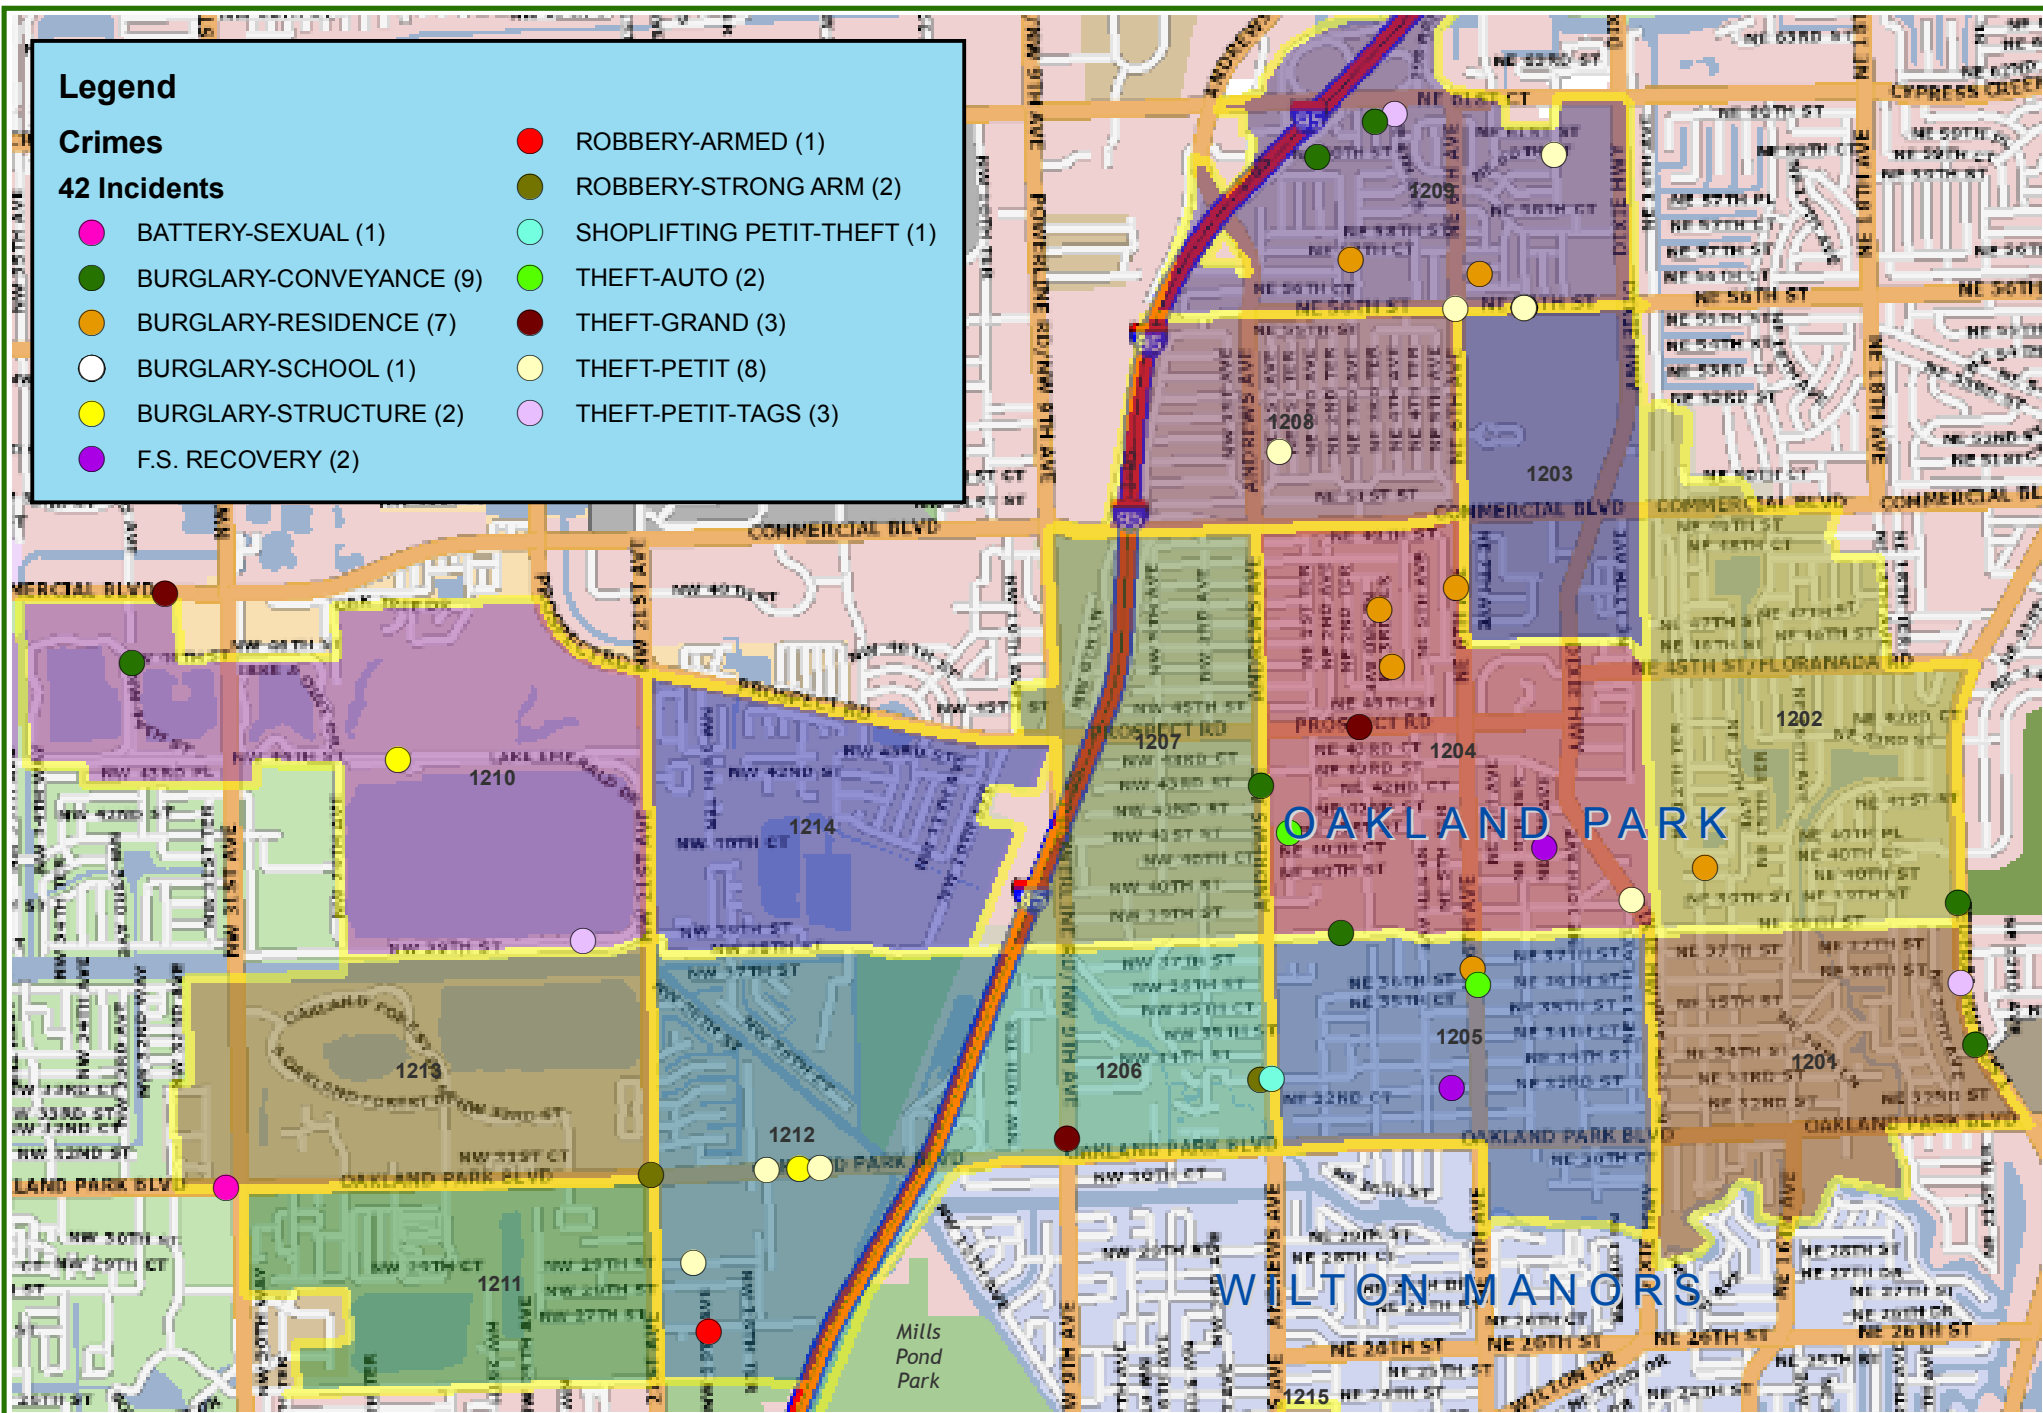

Legend

Crimes

42 Incidents

- | | | | |
|--|-------------------------|--|-----------------------------|
| | BATTERY-SEXUAL (1) | | ROBBERY-ARMED (1) |
| | BURGLARY-CONVEYANCE (9) | | ROBBERY-STRONG ARM (2) |
| | BURGLARY-RESIDENCE (7) | | SHOPLIFTING PETIT-THEFT (1) |
| | BURGLARY-SCHOOL (1) | | THEFT-AUTO (2) |
| | BURGLARY-STRUCTURE (2) | | THEFT-GRAND (3) |
| | F.S. RECOVERY (2) | | THEFT-PETIT (8) |
| | | | THEFT-PETIT-TAGS (3) |

Oakland Park District
09-19-11 to 10-02-11

Source: CrimeSTAR
Prepared by: BSO, ETD, GIS Unit