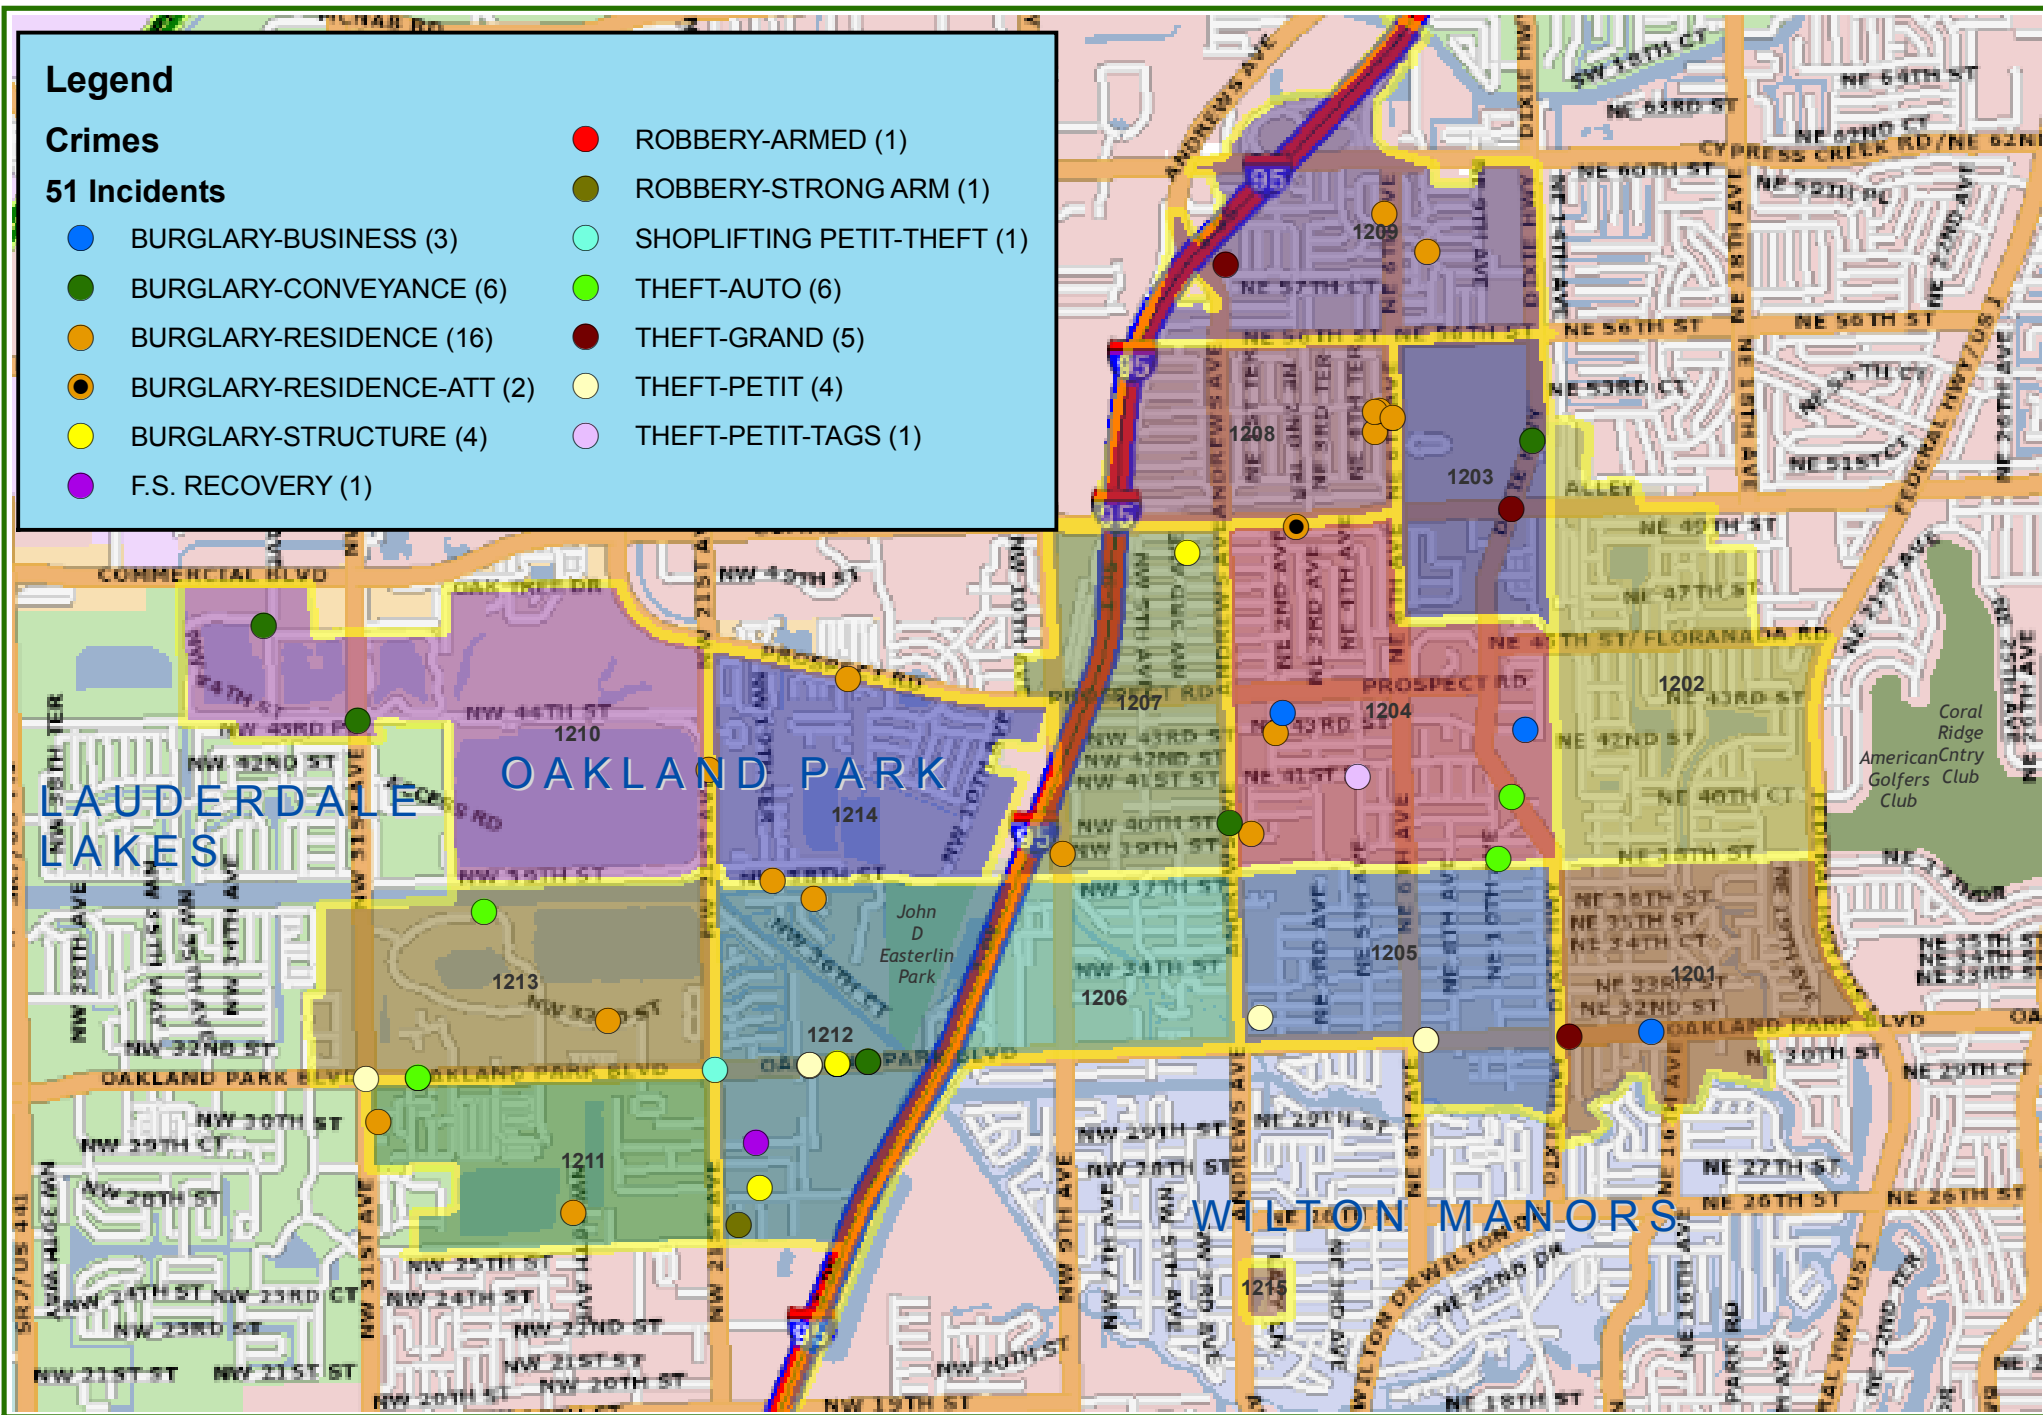

# Legend

## Crimes

### 51 Incidents

- BURGLARY-BUSINESS (3)
- BURGLARY-CONVEYANCE (6)
- BURGLARY-RESIDENCE (16)
- BURGLARY-RESIDENCE-ATT (2)
- BURGLARY-STRUCTURE (4)
- F.S. RECOVERY (1)
- ROBBERY-ARMED (1)
- ROBBERY-STRONG ARM (1)
- SHOPLIFTING PETIT-THEFT (1)
- THEFT-AUTO (6)
- THEFT-GRAND (5)
- THEFT-PETIT (4)
- THEFT-PETIT-TAGS (1)

Oakland Park District  
10-24-11 to 10-30-11

Source: CrimeSTAR  
Prepared by: BSO, ETD, GIS Unit