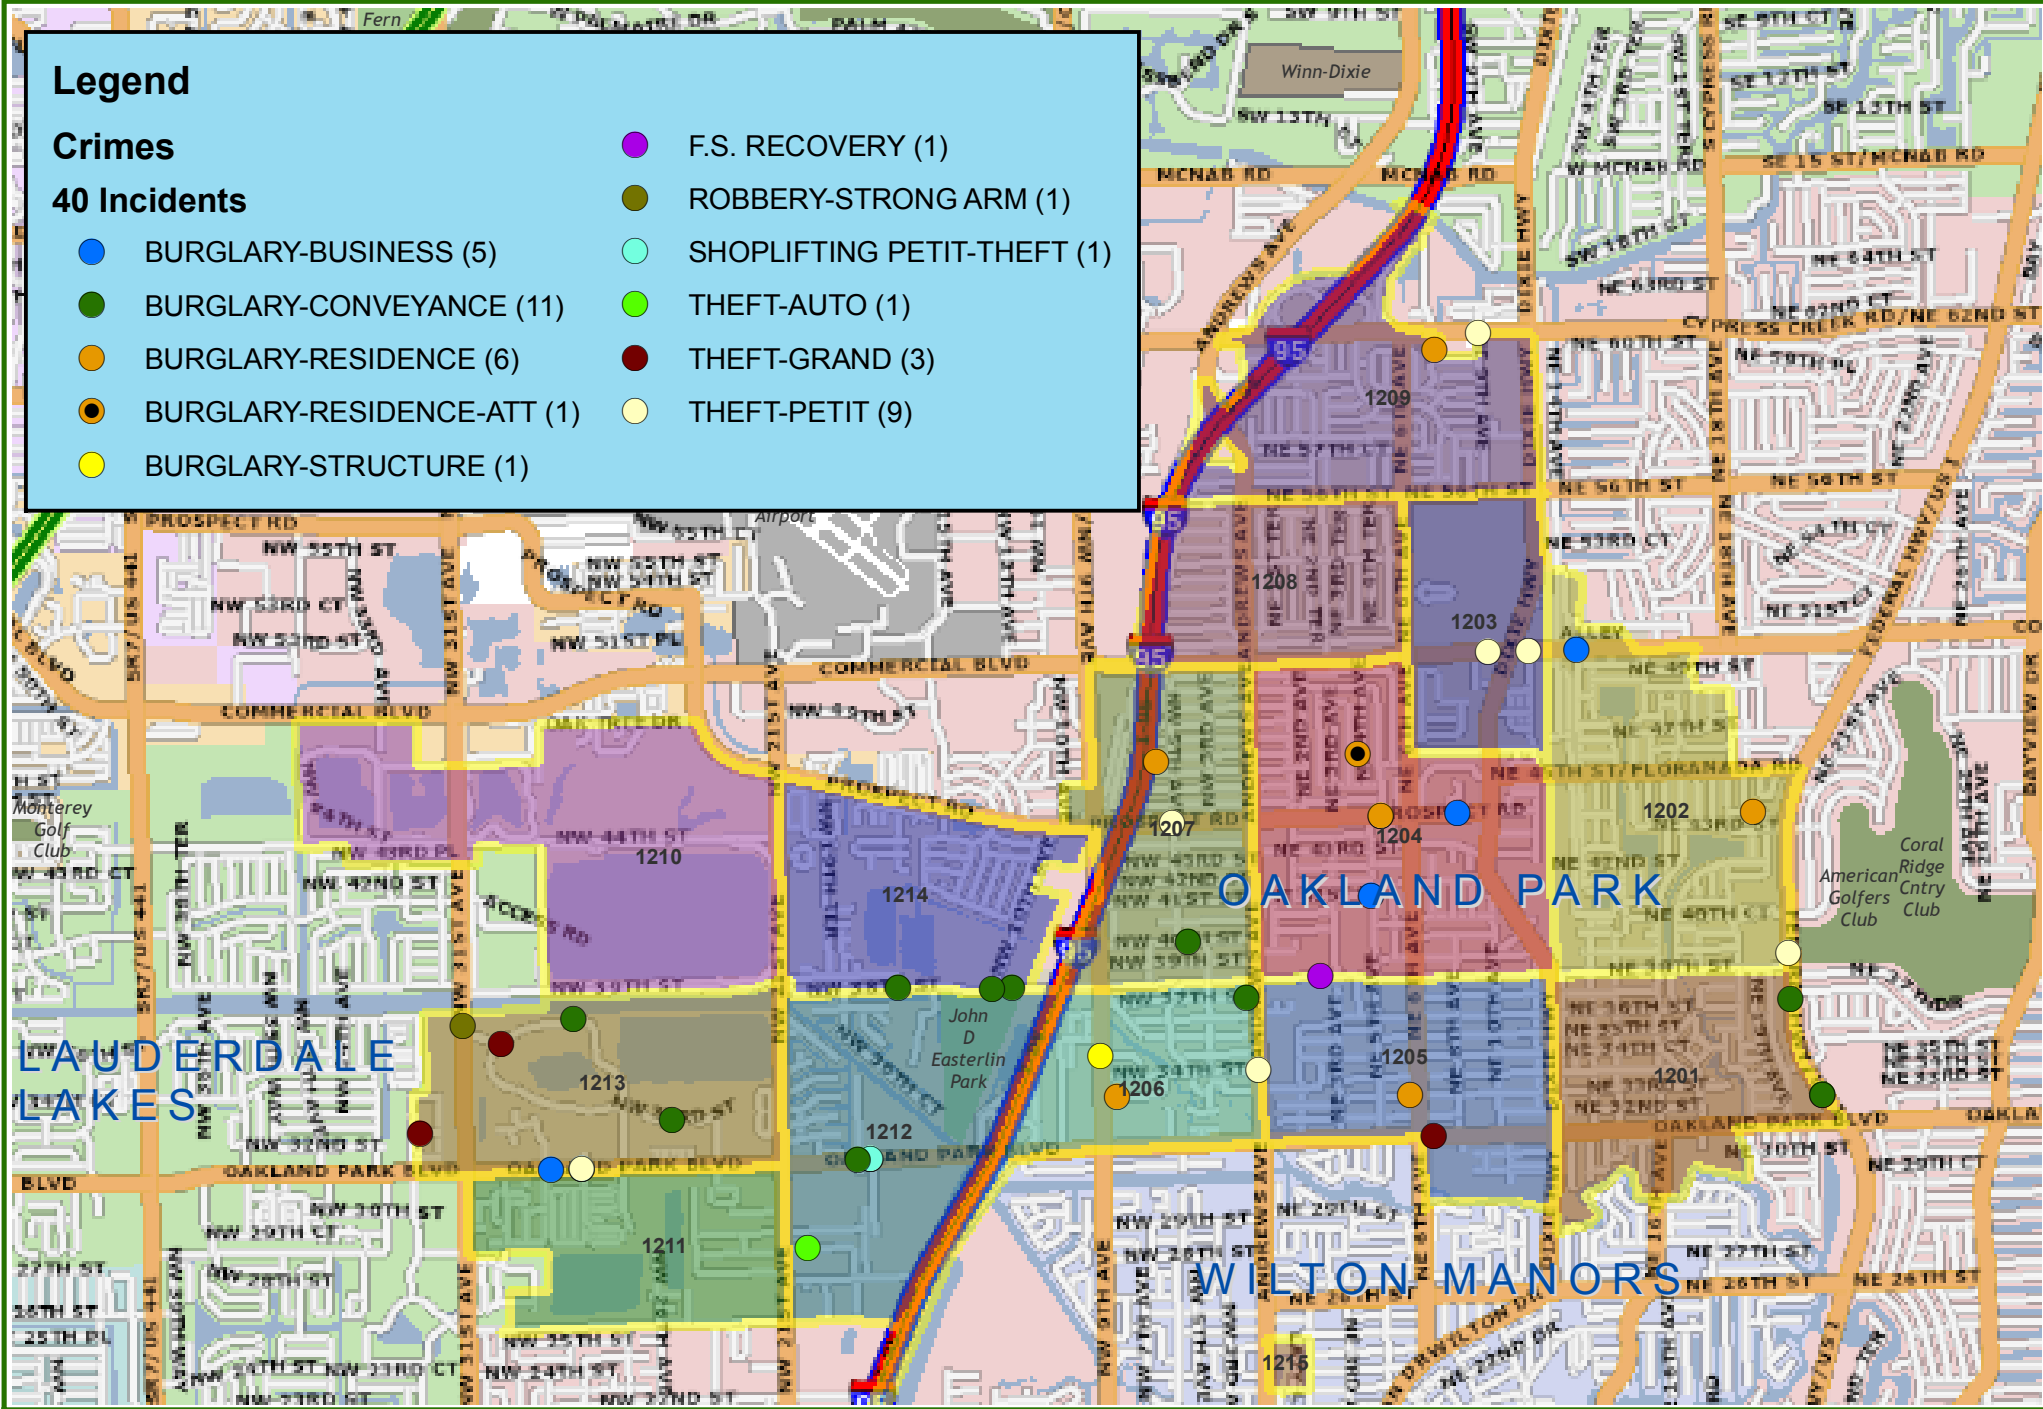

# Legend

## Crimes

Oakland Park District  
10-03-11 to 10-09-11

Source: CrimeSTAR  
Prepared by: BSO, ETD, GIS Unit